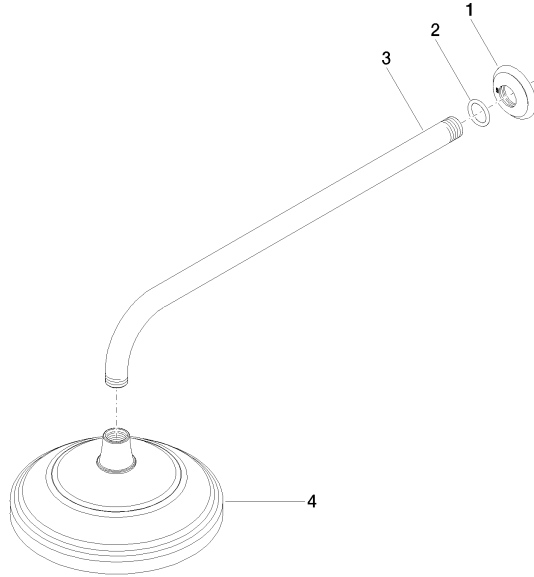

28 544 977

- 435mm projection
- rain shower Ø 200 mm
- rain flow
- max. flow 7 l/min
- Function from: 6.5 l/min
- rosette Ø 55 mm
- 1/2" connection
- with anti-scale system
- This product can help a building meet the requirements of Green Building Rating Systems, e.g. LEED®, BREEAM®, DGNB

Flow rate chart

Certificates

LGA_38654.

28 544 977

Parts for other finishes can be found here: Brushed Platinum

Spare parts list

No.	Item Number	Name	Quantity used	Delivery time
1	09 27 35 003-00	rosette	1	10
2	90 14 10 026 00 90	seal	1	2
3	09 11 03 017-00	connection	1	10
4	90 12 05 038 20-00	shower	1	10